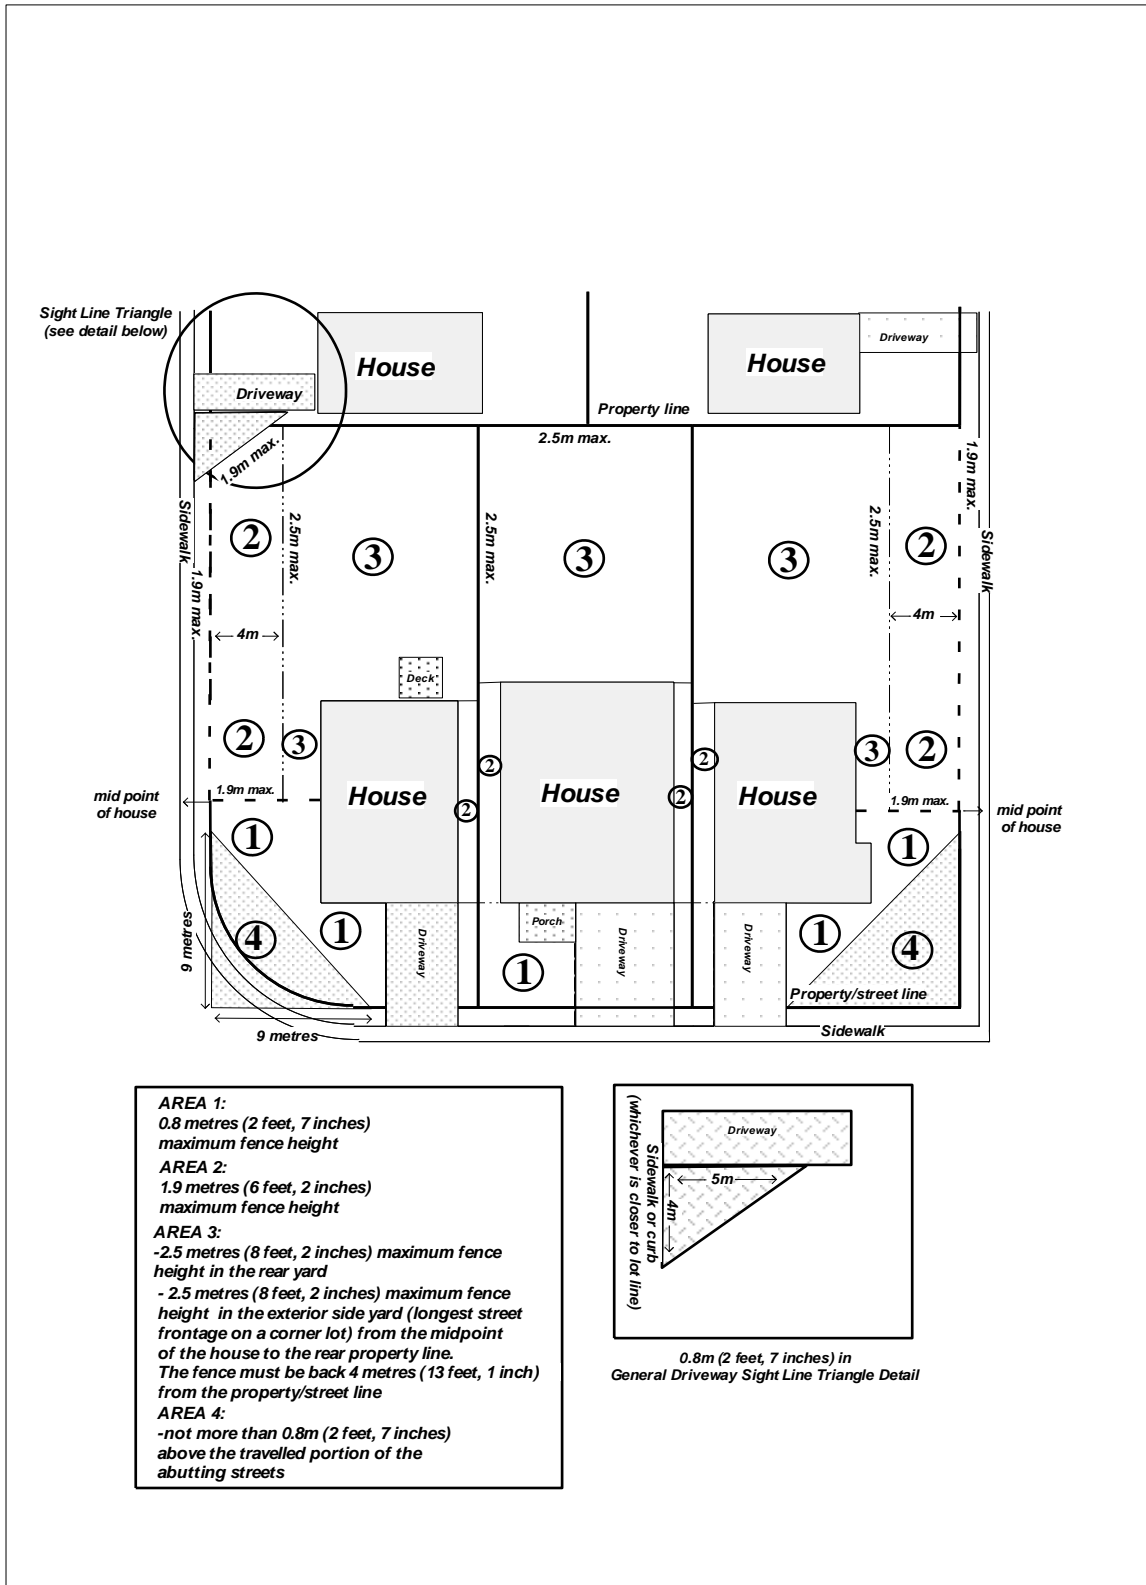

Fence Regulations

If you have any questions related to **Fence Information for Residents** please contact **Building Services at 519-837-5615 or building@guelph.ca**